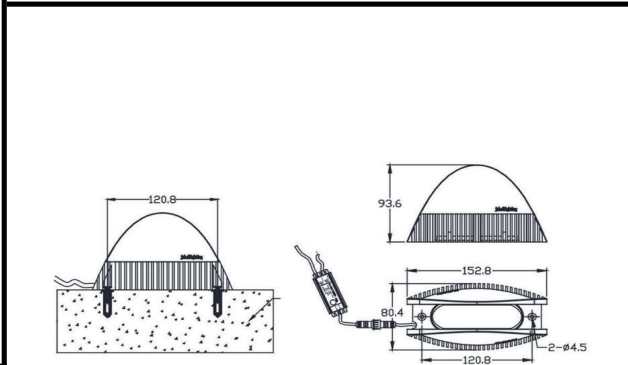

Sovitron Interior Pvt.Ltd.

<b>Model Name</b>	JAMYS-TL1 Trick Light / DL-OJS-TL1C-8
<b>Description</b>	Trick Light

Technical description	Image
-----------------------	-------

<b>Dimension</b>	L=120mm H=93.6mm
<b>Frame</b>	Aluminum die cast
<b>Color Tempertaure</b>	4000K
<b>Power</b>	8W
<b>Total Luminous Flux</b>	320 lm
<b>Efficacy</b>	40 lm/W
<b>IP rating</b>	66
<b>Color Rendering</b>	≥80
<b>Mounting</b>	Surface
<b>Optics</b>	Glass lens
<b>Dimming</b>	NON-Dimmable
<b>Operating Voltage</b>	AC220-240V
<b>Standard Lifetime</b>	L70 minimum at 50,000 burning hours

Dimension diagram
-------------------

**Remarks:-**

**Address: Plot #7 Saroorpur-Nangla Industrial Area,Ballabgarh-Sohna Road,Faridabad-121005**  
**Email: info@sovitron.com**